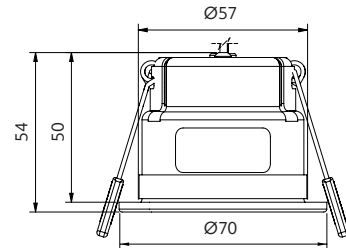

ZELA Fire Rated Fixed

- + maintain a stylish and modern appearance
- + BRANZ approved for GIB fire systems
- + compact size
- + IP65 front
- + constant current