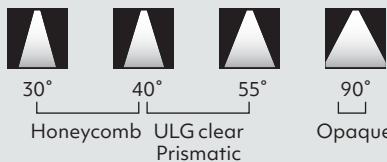

SLDF243F
Opaque diffuser
Beam 90°
Wide angle lighting

ZELA Fire Rated Fixed

- + maintain a stylish and modern appearance
- + BRANZ approved for GIB fire systems
- + compact size
- + IP65 front
- + constant current

Options

Beam angle

Trim colour

CCT

¹ Sunset Dimming is available in 30°, 40° and 55° in Professional series.
² Tunable White is available in 20°, 30°, 40°, and 55° in Art series.

CRI

Professional series (P) CRI 90-94 Art series (A) CRI 95-98

Please confirm model option availability from our website. **Not every combination is compatible.**

e.g. code = **SLDF241F-4030P-TWD15**

Model	Beam	CCT	CRI	Trim Colour	Driver	Market
SLDF244F = Lens	09 = 9° 15 = 15° 20 = 20°	24 = 2400K 27 = 2700K 30 = 3000K 40 = 4000K	P = 90-94 A = 95-98	TW = Textured White TB = Textured Black	Phase cut Dimming D08 = 100mA (4.3W) D09 = 150mA (6.4W) D15 = 180mA (7.7W) D10 = 220mA (9.4W) D11 = 260mA (11.1W)	<div style="display: flex; align-items: center;"> <div style="width: 10px; height: 10px; background-color: #FFD700; margin-right: 5px;"></div> = NZ </div> <div style="display: flex; align-items: center;"> <div style="width: 10px; height: 10px; background-color: #FFD700; margin-right: 5px;"></div> 1 = Aust </div> <div style="display: flex; align-items: center;"> <div style="width: 10px; height: 10px; background-color: #FFD700; margin-right: 5px;"></div> 2 = UK </div> <div style="display: flex; align-items: center;"> <div style="width: 10px; height: 10px; background-color: #FFD700; margin-right: 5px;"></div> 3 = EU </div>
SLDF246F = Honeycomb	30 = 30° 40 = 40°	SD = Sunset Dimming S2 = Tunable White				
SLDF242F = ULG clear glass SLDF241F = Prismatic	40 = 40° 55 = 55°					
SLDF243F = Opaque	90 = 90°					