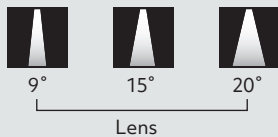

SLDF243F
Opaque diffuser
Beam 90°
Wide angle lighting

ZELA Fire Rated Fixed

- + maintain a stylish and modern appearance
- + BRANZ approved for GIB fire systems
- + compact size
- + IP65 front
- + constant current

Options

Beam angle

Trim colour

CCT

¹ Sunset Dimming is available in 30°, 40° and 55° in Professional series.
² Tunable White is available in 20°, 30°, 40°, and 55° in Art series.

CRI

Professional series (P) CRI 90-94 Art series (A) CRI 95-98