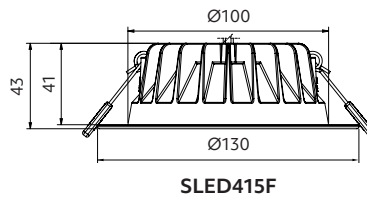

sLED DOME Fixed

SLED415F | SLED515F

- + general purpose flood lighting
- + switchable CCT option
- + CRI 90
- + pure convex diffusion
- + trim matches ZELA range
- + sunset dimming option
- + IP65 front
- + constant current

Options

Beam angle

110°

Diffuser

Opaque

Trim colour

Textured White
RAL 9016

Textured Black
B104

Switchable CCT

2700K

3000K

4000K

Single CCT

3000K
SLED415F
12W

4000K
SLED515F
20W

Sunset
Dimming
3000-2000K

CRI

Professional series (P) CRI 90

Driver

Phase cut dimming included

Product information

Example: 3000K, phase cut driver

Contact Switch Lighting for data of other variants

Model	Power (W)	CCT (K)	Delivered lumens (lm)	Insulation coverable		
				NZ	AU	UK/EU
SLED415F	12.2	3000	1100	ICF	IC4	✓
SLED515F	12.2	3000	1100	ICF	IC4	✓

Please note: lumens are for the white version switchable CCT, 3000K single CCT and sunset dimming.

SLED515F	20.6	4000*	2000	ICF	IC4	✓

*Please note: lumens are for the white version single CCT 4000K. Driver is Non IC.

SLED415F				
	Size 130x41 mm	Cut-out Ø100-120mm	Hole depth >45mm	Front
SLED515F				
	Size 156x41mm	Cut-out Ø127-140mm	Hole depth >45mm	Front

how to specify SLED Fixed

e.g. code = **SLED415F-W1S1P-TW**

Model	Beam	CCT	CRI	Trim Colour	Market
SLED415F SLED515F	W1 = 110° convex	S1 = 2700K | 3000K | 4000K Switchable CCT SD = Sunset Dimming 30 = 3000K Single CCT (SLED415F, 12W only) 40 = 4000K Single CCT (SLED515F, 20W only)	P = 90	TW = Textured White TB = Textured Black	1 = NZ 2 = UK 3 = EU

Please see www.switch-lighting.co.nz for specifications, lux levels, SDoCs, ies files and installation instructions.

Warranty
5 Years

L70 (60,000h)

PURE
COLOUR
HIGH CRI DOWNLIGHTS