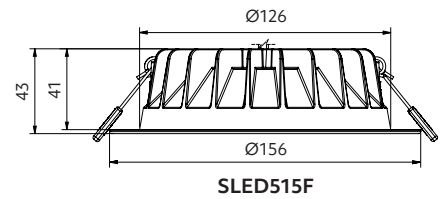

sLED DOME Fixed

SLED415F | SLED515F

- + general purpose flood lighting
- + switchable CCT option
- + CRI 90
- + pure convex diffusion
- + trim matches ZELA range
- + sunset dimming option
- + IP65 front
- + constant current

Options

Beam angle

110°

Diffuser

Opaque

Trim colour

Textured White
RAL 9016

Textured Black
B104

Switchable CCT

2700K

3000K

4000K

Single CCT

3000K
SLED415F
12W

4000K
SLED515F
20W

Sunset
Dimming
3000-2000K

CRI

Professional series (P) CRI 90

Driver

Phase cut dimming included

Product information

Example: 3000K, phase cut driver

Contact Switch Lighting for data of other variants

Model	Power (W)	CCT (K)	Delivered lumens (lm)	Insulation coverable		
				NZ	AU	UK/EU
SLED415F	12.2	3000	1100	ICF	IC4	✓
SLED515F	12.2	3000	1100	ICF	IC4	✓

Please note: lumens are for the white version switchable CCT, 3000K single CCT and sunset dimming.

SLED515F	20.6	4000*	2000	ICF	IC4	✓

*Please note: lumens are for the white version single CCT 4000K. Driver is Non IC.

SLED415F				
	Size 130x41 mm	Cut-out Ø100-120mm	Hole depth >45mm	Front
SLED515F				
	Size 156x41mm	Cut-out Ø127-140mm	Hole depth >45mm	Front

how to specify SLED Fixed

e.g. code = **SLED415F-W1S1P-TW**

Model	Beam	CCT	CRI	Trim Colour	Market
SLED415F SLED515F	W1 = 110° convex	S1 = 2700K | 3000K | 4000K Switchable CCT SD = Sunset Dimming 30 = 3000K Single CCT (SLED415F, 12W only) 40 = 4000K Single CCT (SLED515F, 20W only)	P = 90	TW = Textured White TB = Textured Black	1 = NZ 2 = UK 3 = EU

Please see www.switch-lighting.co.nz for specifications, lux levels, SDoCs, ies files and installation instructions.

Warranty
5 Years

L70 (60,000h)

PURE
COLOUR
HIGH CRI DOWNLIGHTS