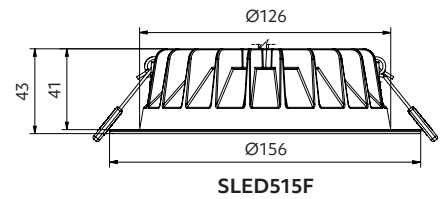

sLED DOME Fixed

SLED415F | SLED515F

- + general purpose flood lighting
- + switchable CCT option
- + CRI 90
- + pure convex diffusion
- + trim matches ZELA range
- + sunset dimming option
- + IP65 front
- + constant current

Options

Beam angle

110°

Diffuser

Opaque

Trim colour

Textured White
RAL 9016

Textured Black
B104

Switchable CCT

2700K

3000K

4000K

Single CCT

3000K
SLED415F
12W

4000K
SLED515F
20W

Sunset Dimming
3000-2000K

CRI

Professional series (P) CRI 90

Driver

Phase cut dimming included

Product information

Example: 3000K, phase cut driver

Contact Switch Lighting for data of other variants

Model	Power (W)	CCT (K)	Delivered lumens (lm)	Insulation coverable		
				NZ	AU	UK/EU
SLED415F	12.2	3000	1100	ICF	IC4	✓
SLED515F	12.2	3000	1100	ICF	IC4	✓

Please note: lumens are for the white version switchable CCT, 3000K single CCT and sunset dimming.

SLED515F	20.6	4000*	2000	ICF	IC4	✓

*Please note: lumens are for the white version single CCT 4000K. Driver is Non IC.

SLED415F				
	Size 130x41 mm	Cut-out Ø100-120mm	Hole depth >45mm	Front
SLED515F				
	Size 156x41mm	Cut-out Ø127-140mm	Hole depth >45mm	Front

how to specify SLED Fixed

e.g. code = **SLED415F-W1S1P-TW**

Model	Beam	CCT	CRI	Trim Colour	Market
SLED415F SLED515F	W1 = 110° convex	S1 = 2700K | 3000K | 4000K Switchable CCT SD = Sunset Dimming 30 = 3000K Single CCT (SLED415F, 12W only) 40 = 4000K Single CCT (SLED515F, 20W only)	P = 90	TW = Textured White TB = Textured Black	1 = NZ 2 = UK 3 = EU

Please see www.switch-lighting.co.nz for specifications, lux levels, SDoCs, ies files and installation instructions.

Warranty
5 Years

L70 (60,000h)

PURE COLOUR
HIGH CRI DOWNLIGHTS