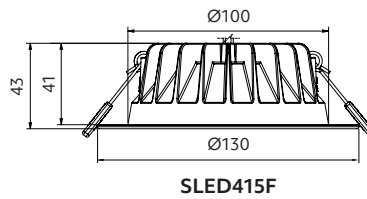

sLED DOME Fixed

SLED415F | SLED515F

- + general purpose flood lighting
- + switchable CCT option
- + CRI 90
- + pure convex diffusion
- + trim matches ZELA range
- + sunset dimming option
- + IP65 front
- + constant current

Options

Beam angle

110°

Diffuser

Opaque

Trim colour

Textured White
RAL 9016

Textured Black
B104

Switchable CCT

2700K

3000K

4000K

Single CCT

3000K
SLED415F
12W

4000K
SLED515F
20W

Sunset Dimming
3000-2000K

CRI

Professional series (P) CRI 90

Driver

Phase cut dimming included

Product information

Example: 3000K, phase cut driver

Contact Switch Lighting for data of other variants

Model	Power (W)	CCT (K)	Delivered lumens (lm)	Insulation coverable		
				NZ	AU	UK/EU
SLED415F	12.2	3000	1100	ICF	IC4	✓
SLED515F	12.2	3000	1100	ICF	IC4	✓

Please note: lumens are for the white version switchable CCT, 3000K single CCT and sunset dimming.

SLED515F	20.6	4000*	2000	ICF	IC4	✓

*Please note: lumens are for the white version single CCT 4000K. Driver is Non IC.

SLED415F				
	Size 130x41 mm	Cut-out Ø100-120mm	Hole depth >45mm	Front
SLED515F				
	Size 156x41mm	Cut-out Ø127-140mm	Hole depth >45mm	Front

how to specify SLED Fixed

e.g. code = **SLED415F-W1S1P-TW**

Model	Beam	CCT	CRI	Trim Colour	Market
SLED415F SLED515F	W1 = 110° convex	S1 = 2700K | 3000K | 4000K Switchable CCT SD = Sunset Dimming 30 = 3000K Single CCT (SLED415F, 12W only) 40 = 4000K Single CCT (SLED515F, 20W only)	P = 90	TW = Textured White TB = Textured Black	1 = NZ 2 = UK 3 = EU

Please see www.switch-lighting.co.nz for specifications, lux levels, SDoCs, ies files and installation instructions.

Warranty
5 Years

L70 (60,000h)

PURE COLOUR
HIGH CRI DOWNLIGHTS