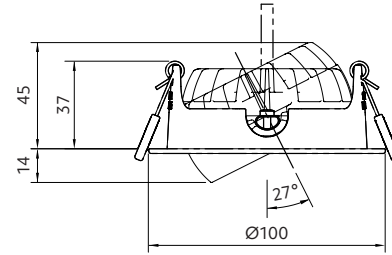

SLED

by Switch Lighting

DOME

SLED315T
Beam 110°
Wide angle lighting

SLED DOME Tilt

Lighting excellence for every space

- + switchable CCT
- + CRI 90
- + dimming driver
- + pure convex diffusion
- + trim matches ZELA range
- + IP44 front
- + constant current

CCT (K)	Power (W)	Delivered lumens (lm)	Insulation coverable		
			NZ	AU	UK/EU
2700	10	665	ICF	IC4	✓
3000	10	710	ICF	IC4	✓
4000	10	740	ICF	IC4	✓

Size
100x45mm

Cut-out
Ø86-89mm

Hole depth
>45mm

IP44
Front

Tilt Angle
27°