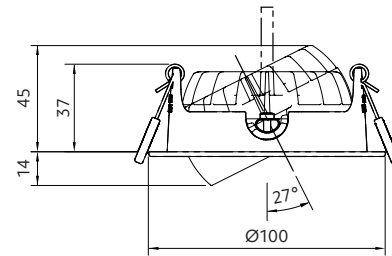

SLED

by Switch Lighting

DOME

SLED315T
Beam 110°

Wide angle lighting

sLED DOME Tilt

Lighting excellence for every space

- + switchable CCT
- + CRI 90
- + dimming driver
- + pure convex diffusion
- + trim matches ZELA range
- + IP44 front
- + constant current

Options

Beam angle

110°

Diffuser

Opaque

Trim colour

Textured White
RAL 9016

Textured Black
B104

Product information

CCT (K)	Power (W)	Delivered lumens (lm)	Insulation coverable		
			NZ	AU	UK/EU
2700	10	665	ICF	IC4	✓
3000	10	710	ICF	IC4	✓
4000	10	740	ICF	IC4	✓

Size 100x45mm

Cut-out Ø86-89mm

Hole depth >45mm