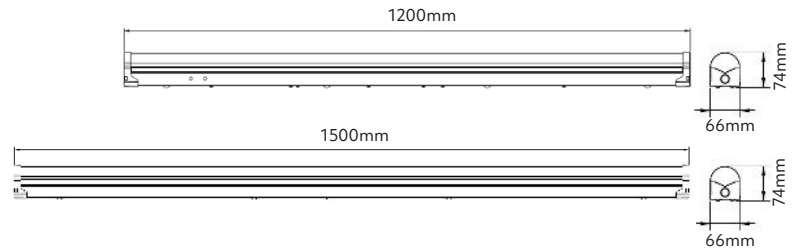

SLBN315
1500mm
General lighting

Batten light

Lighting excellence for every space

- + up to 140Lm/W
- + fast installation
- + multiple cable entry points
- + flicker free non-dimming driver included
- + selectable power output
- + IP20
- + constant current

Options

Beam angle

120°

Trim colour

White

CCT

4000K

5000K

6500K

CRI

CRI 90, CRI 95

SLBN112

Size
1.2mx66mm

SLBN315

Size
1.5mx66mm

Product specification information

Model	Length (mm)	Emergency back-up	CCT (K)	Selectable power	Power (W)	Delivered lumens (lm)	CRI
SLBN312-40-P-W	1200	-	4000	Yes	38	4900	90
					35	4600	
					32	4200	
					29	3850	
SLBN315-40-P-W	1500	-	4000	Yes	60	8400	90
					56	7800	
					52	7200	
					45	6300	
SLBN315-65-P-W	1500	-	6500	Yes	60	8400	90
					56	7800	
					52	7200	
					45	6300	
SLBN335-40-P-W	1500	Yes	4000	No	60	8100	90
SLBN115-50-P-W	1500	-	5000	Yes	60	5940	95
					56	5540	
					52	5150	
					45	4460	

Please see www.switch-lighting.co.nz for specifications, lux levels, SDoCs, ies files and installation instructions.

Warranty
5 Years