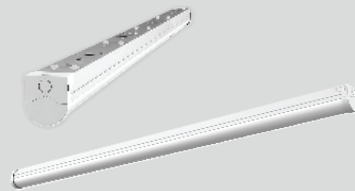

sLED

by Switch Lighting

SLBN312
1200mm
General lighting

SLBN315
1500mm
General lighting

Batten light

- + up to 140Lm/W
- + fast installation
- + multiple cable entry points
- + flicker free non-dimming driver included
- + selectable power output
- + IP20
- + constant current

Options

Beam angle

120°

Trim colour

White

CCT

4000K

5000K

6500K

CRI

CRI 90, CRI 95

Please confirm model option availability on the below table.

SLBN312

Size
1.2mx66mm

SLBN315

Size
1.5mx66mm