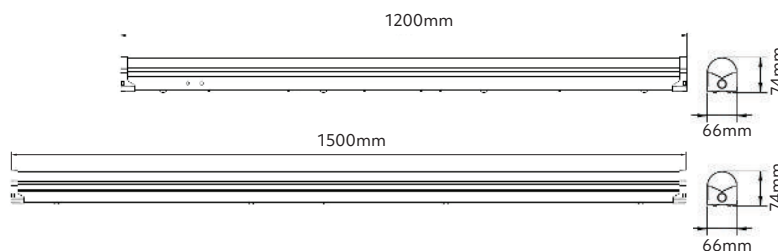

sLED

by Switch Lighting

SLBN312
1200mm
General lighting

SLBN315
1500mm
General lighting

Batten light

- + up to 140Lm/W
- + fast installation
- + multiple cable entry points
- + flicker free non-dimming driver included
- + selectable power output
- + IP20
- + constant current

Options

Beam angle

120°

Trim colour

White

CCT

4000K

5000K

6500K

CRI

CRI 90, CRI 95

Please confirm model option availability on the below table.

SLBN312

Size
1.2mx66mm

SLBN315

Size
1.5mx66mm