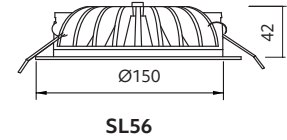

Downlight

Lighting excellence for every space

- + wide angle flood lighting
- + 80% energy savings
- + dimming driver
- + IP44 front
- + constant current

Options

Diffuser
Opaque

CCT

Beam angle

90°

CRI

CRI 80

Trim colour

Product information

Example: 3000K

Contact Switch Lighting for data of other variants

Model	Power (W)	Delivered lumens (lm)	Insulation coverable		
			NZ	AU	UK/EU
SL50	8.6	840	ICF	IC4	✓
SL55	12.8	1250	ICF	IC4	✓
SL56	12.8	1250	ICF	IC4	✓

SL50

Size 103x42mm

Cut-out Ø89-92mm

Hole depth >45mm

Front

SL55

Size 120x42mm

Cut-out Ø98-108mm

Hole depth >45mm

Front

SL56

Size 150x42mm

Cut-out Ø122-135mm

Hole depth >45mm

Front

how to specify sLED Downlight

e.g. code = **SL50-30-W**

Model	CCT	Trim Colour
SL50	30 = 3000K	W = White
SL55	40 = 4000K*	B = Black*
SL56		

*Option only available in SL50.

Please see www.switch-lighting.co.nz for specifications, lux levels, SDoCs, ies files and installation instructions.

Warranty
5 Years

L70 (54,000h)