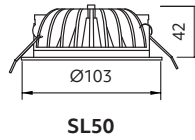

Downlight

Lighting excellence for every space

- + wide angle flood lighting
- + 80% energy savings
- + dimming driver
- + IP44 front
- + constant current