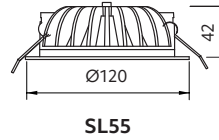

Downlight

Lighting excellence for every space

- + wide angle flood lighting
- + 80% energy savings
- + dimming driver
- + IP44 front
- + constant current

Options

Diffuser
Opaque

CCT

Beam angle

90°

CRI

CRI 80

Trim colour

Product information

Example: 3000K

Contact Switch Lighting for data of other variants

Model	Power (W)	Delivered lumens (lm)	Insulation coverable		
			NZ	AU	UK/EU
SL50	8.6	840	ICF	IC4	✓
SL55	12.8	1250	ICF	IC4	✓
SL56	12.8	1250	ICF	IC4	✓

SL50

Size 103x42mm

Cut-out Ø89-92mm

Hole depth >45mm

Front

SL55

Size 120x42mm

Cut-out Ø98-108mm

Hole depth >45mm

Front

SL56

Size 150x42mm

Cut-out Ø122-135mm

Hole depth >45mm

Front

how to specify sLED Downlight

e.g. code = **SL50-30-W**

Model	CCT	Trim Colour
SL50	30 = 3000K	W = White
SL55	40 = 4000K*	B = Black*
SL56		

*Option only available in SL50.

Please see www.switch-lighting.co.nz for specifications, lux levels, SDoCs, ies files and installation instructions.

Warranty
5 Years

L70 (54,000h)