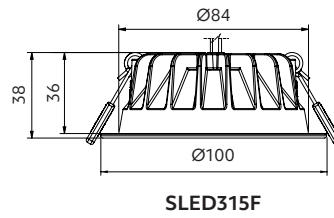

SLED
by Switch Lighting

DOME

SLED315F
Ø100mm

Wide angle lighting

SLED215F
Ø84mm

Wide angle lighting

SLED DOME Fixed

SLED 215F | SLED315F

- + general purpose flood lighting
- + switchable CCT
- + CRI 90
- + pure convex diffusion
- + trim matches ZELA range
- + IP65 front
- + constant current

Options

Beam angle

110°

Diffuser

Opaque

Trim colour

*Please note: lumens are for the white version. Lumens for the black are reduced.

SLED315F

Size 100x36mm

Cut-out Ø86-89mm

Hole depth >40mm

Front

SLED215F

Size 84x37mm

Cut-out Ø70-73mm

Hole depth >40mm

Front

how to specify SLED Fixed

e.g. code = **SLED315F-W1S1P-TW**

Model	Beam	Switchable CCT	CRI	Trim Colour
SLED215F SLED315F	W1 = 110° convex	S1 = 2700K 3000K 4000K	P = 90	TW = Textured White TB = Textured Black