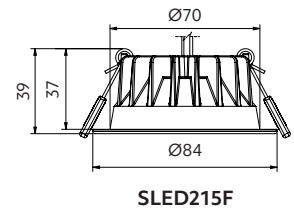

SLED
by Switch Lighting

DOME

SLED315F
Ø100mm

Wide angle lighting

SLED215F
Ø84mm

Wide angle lighting

SLED DOME Fixed

SLED 215F | SLED315F

- + general purpose flood lighting
- + switchable CCT
- + CRI 90
- + pure convex diffusion
- + trim matches ZELA range
- + IP65 front
- + constant current

Options

Beam angle

110°

Diffuser

Opaque

Trim colour

*Please note: lumens are for the white version. Lumens for the black are reduced.

SLED315F

Size 100x36mm

Cut-out Ø86-89mm

Hole depth >40mm

Front

SLED215F

Size 84x37mm

Cut-out Ø70-73mm

Hole depth >40mm

Front

how to specify SLED Fixed

e.g. code = **SLED315F-W1S1P-TW**

Model	Beam	Switchable CCT	CRI	Trim Colour
SLED215F SLED315F	W1 = 110° convex	S1 = 2700K 3000K 4000K	P = 90	TW = Textured White TB = Textured Black