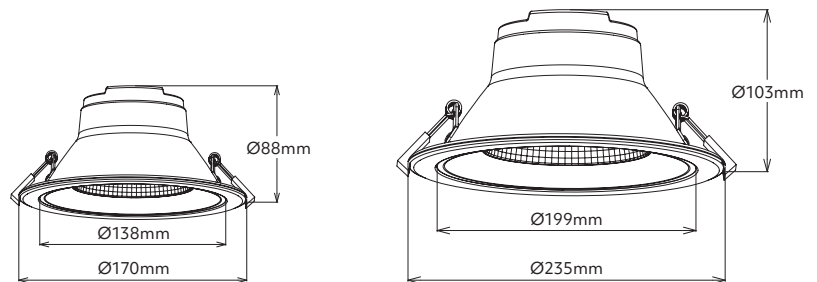

sLED by **Switch Lighting**

SLCD121F
Ø170mm

Commercial lighting

SLCD151F
Ø235mm

Commercial lighting

Commercial Downlight

Lighting excellence for every space

- + low glare UGR<19
- + switchable CCT (3000/4000/5700K) or single CCT (4000K) options
- + flicker free dimmable driver included
- + L70 50,000 hours
- + IP54 front
- + constant current

4000K

Trim colour

White
(RAL9016)

CRI
CRI 90

Product information

Example: 60°, 4000K, CRI 90

Contact Switch Lighting for data of other variants

Model	Power (W)	Driver (mA)	Delivered lumens (lm)	Insulation Coverable		
				NZ	AU	UK/EU
SLCD121	18	450	1600	ICF	IC4	✓
SLCD151	25	650	2300	ICF	IC4	✓

SLCD121F

Size
170x88mm

Cut-out
Ø140-150mm

Hole depth
>88mm

Front

SLCD151F

Size
235x103mm

Cut-out
Ø200-210mm

Hole depth
>103mm

Front

how to specify SLED Commercial

Please confirm model option availability from our website.

e.g. code = **SLCD121F-6040P-TWD62**

Model	Beam	CCT	Pure Colour	Trim Colour	Market
SLCD121F = Ø170mm SLCD151F = Ø235mm	60 = 60°	S3 = 3000K 4000K 5700K (switchable) 40 = 4000K	P = CRI 90	TW = White	<ul style="list-style-type: none"> ■ = NZ 1 = Aust 2 = UK 3 = EU