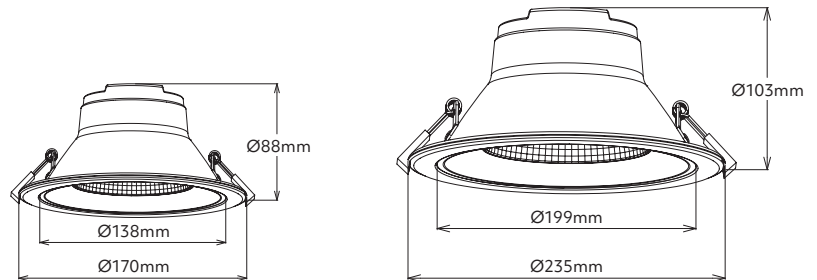

Commercial Downlight

Lighting excellence for every space

- + low glare UGR<19
- + switchable CCT (3000/4000/5700K) or single CCT (4000K) options
- + flicker free dimmable driver included
- + L70 50,000 hours
- + IP54 front
- + constant current

Options

Beam angle

60°

Switchable CCT

3000K

4000K

5700K

Single CCT

4000K

Trim colour

White
(RAL9016)

CRI
CRI 90

Product information

Example: 60°, 4000K, CRI 90

Contact Switch Lighting for data of other variants

Model	Power (W)	Driver (mA)	Delivered lumens (lm)	Insulation Coverable		
				NZ	AU	UK/EU
SLCD121	18	450	1600	ICF	IC4	✓
SLCD151	25	650	2300	ICF	IC4	✓

SLCD121F

Size
170x88mm

Cut-out
Ø140-150mm

Hole depth
>88mm

Front

SLCD151F

Size
235x103mm

Cut-out
Ø200-210mm

Hole depth
>103mm

Front

how to specify SLED Commercial

Please confirm model option availability from our website.

e.g. code = **SLCD121F-6040P-TWD62**

Model	Beam	CCT	Pure Colour	Trim Colour	Market
SLCD121F = Ø170mm SLCD151F = Ø235mm	60 = 60°	S3 = 3000K | 4000K | 5700K (switchable) 40 = 4000K	P = CRI 90	TW = White	■ = NZ 1 = Aust 2 = UK 3 = EU

Please see www.switch-lighting.co.nz for specifications, lux levels, SDoCs, ies files and installation instructions.

Warranty
5 Years

L70 (50,000 h)