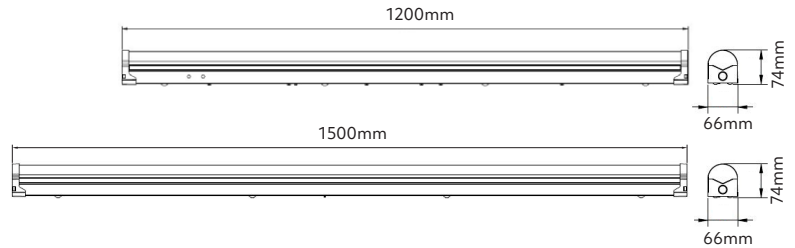

sLED

by Switch Lighting

SLBN312
1200mm
General lighting

SLBN315
1500mm
General lighting

Batten light

Lighting excellence for every space

- + up to 140Lm/W
- + fast installation
- + multiple cable entry points
- + flicker free non-dimming driver included
- + selectable power output
- + IP20
- + constant current

Options

Beam angle

120°

Trim colour

White

CCT

4000K

5000K

6500K

CRI

CRI 90, CRI 95

SLBN112

Size
1.2mx66mm

SLBN315

Size
1.5mx66mm

Product specification information