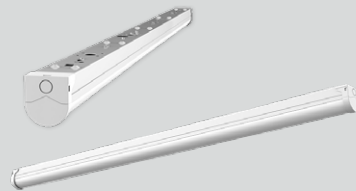

sLED

by Switch Lighting

SLBN312
1200mm
General lighting

SLBN315
1500mm
General lighting

Batten light

Lighting excellence for every space

- + up to 140Lm/W
- + fast installation
- + multiple cable entry points
- + flicker free non-dimming driver included
- + selectable power output
- + IP20
- + constant current

Options

Beam angle

120°

Trim colour

White

CCT

4000K

5000K

6500K

CRI

CRI 90, CRI 95

SLBN112

Size
1.2mx66mm

SLBN315

Size
1.5mx66mm

Product specification information