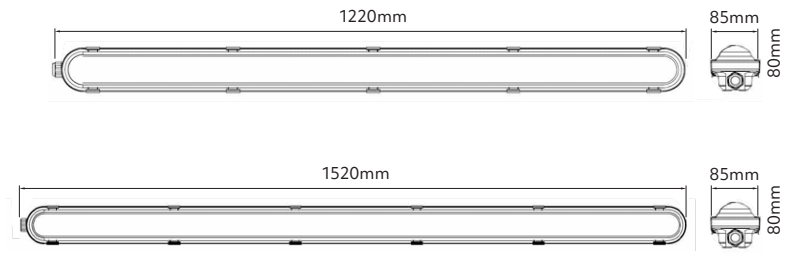

SLED

by Switch Lighting

SLBN212
1220mm

SLBN215 / SLBN235
1520mm

Under-veranda batten

Lighting excellence for every space

- + quick to install
- + strong rigid construction
- + multi CCT - 3000K, 4000K, 5700K
- + flicker-free
- + SS clips
- + hanging options included
- + sensor option
- + IP66, IK08
- + constant current

Options

Beam angle

120°

Switchable CCT

3000K

4000K

5700K

CRI

CRI 80

Trim colour

White

SLBN212

Size
1220x85x80mm

SLBN215 / SLBN235

Size
1520x85x80mm

Product specification information