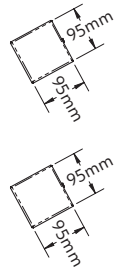

PILLAR Light 2

Corner cut
SLBL120F Constant Voltage
SLBL122F Constant Current

Straight cut
SLBL121F Constant Voltage
SLBL123F Constant Current

PILLAR Light 2

- + enhance the aesthetic appeal of outdoor spaces
- + use for gardens / paths / driveways
- + solid untreated hardwood
- + easy installation
- + low maintenance
- + IP67
- + constant current (Max 500mA) /constant voltage (12 or 24VDC)

CRI 90 (2700K/3000K/4000K)

Trim colour

Copper

Use with

LED protector to protect from power and wiring hazards
Waterproof cable connectors

230VAC power supply – constant current

Ordered separately

Max 500mA

Size
1100x95x95mm

how to specify PILLAR Light 2

Please confirm model option availability from our website. **Note: driver is ordered separately.**

e.g. code = **SLBL120F-W127-C**

Model	Beam	CCT	Trim Colour	Market
SLBL120F = corner cut constant voltage SLBL121F = straight cut constant voltage SLBL122F = corner cut constant current SLBL123F = straight cut constant current	W1 = wide angle	27 = 2700K 30 = 3000K 40 = 4000K (CV only)	C = Copper	■ = NZ 1 = Aust 2 = UK 3 = EU