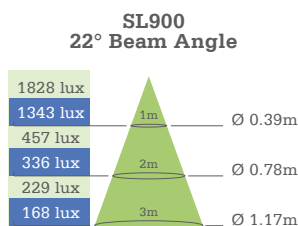

M-LIGHTZ

■ Silver / Black ■ 316 Stainless Steel