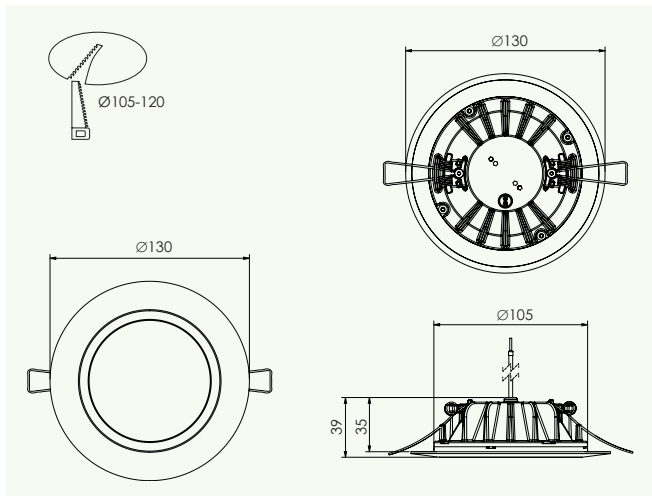

Dimension drawings

D-LIGHTZ

Deep Tilt

SLDL121T | SLDL122T

Offset Deep Tilt

SLDL151T | SLDL152T

Tilt

SL111T | SL112T

Fixed

SL111LG | SL112LG

E-LIGHTZ

E-LIGHTZ

SL40

E-LIGHTZ Mini

SL35

SPECIALIST LIGHTZ

Multi-LIGHTZ

SL41

M-LIGHTZ

SL900 | SL910

Mini-LIGHTZ

SL201 | SL211

Marker-LIGHTZ

SL231 | SL241