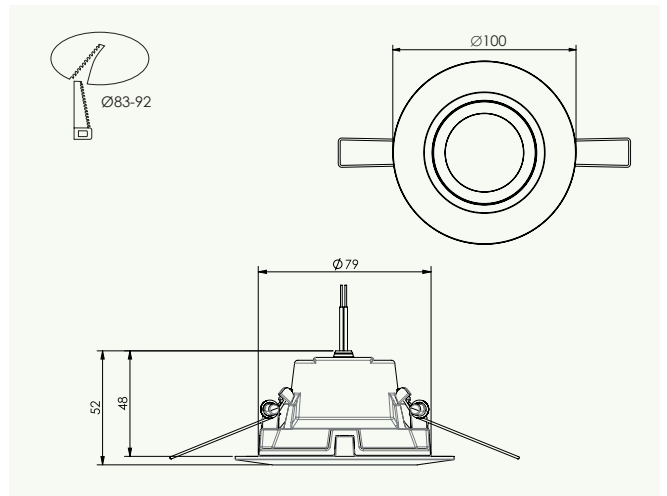

Dimension drawings

D-LIGHTZ

Deep Tilt

SLDL121T | SLDL122T

Offset Deep Tilt

SLDL151T | SLDL152T

Tilt

SL111T | SL112T

Fixed

SL111LG | SL112LG

E-LIGHTZ

E-LIGHTZ

SL40

E-LIGHTZ Mini

SL35

SPECIALIST LIGHTZ