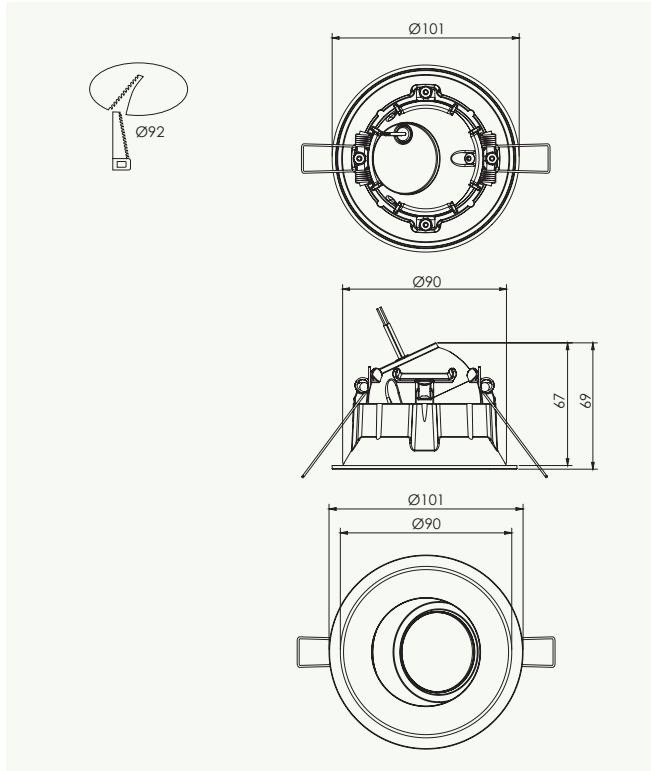

Dimension drawings

D-LIGHTZ

Deep Tilt

SLDL121T | SLDL122T

Offset Deep Tilt

SLDL151T | SLDL152T

Tilt

SL111T | SL112T