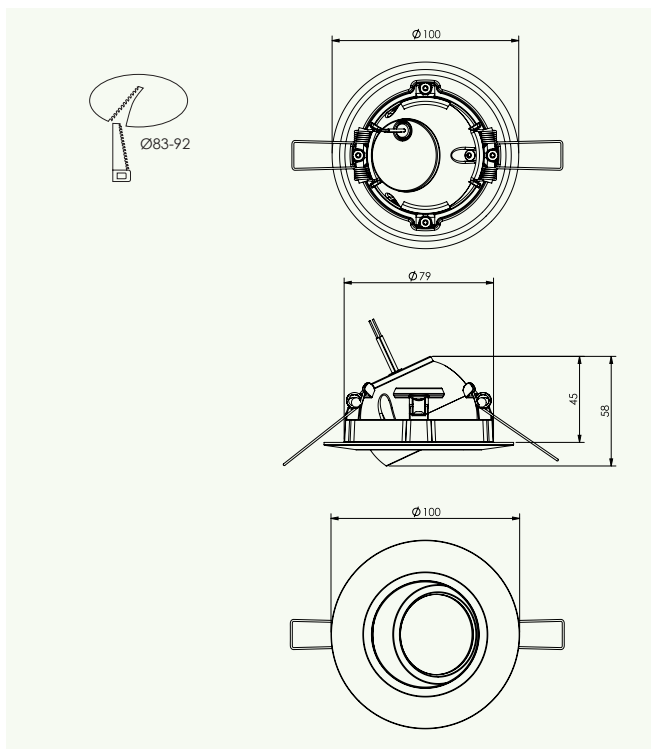

Dimension drawings

D-LIGHTZ

Deep Tilt

SLDL121T | SLDL122T

Offset Deep Tilt

SLDL151T | SLDL152T

Tilt

SL111T | SL112T