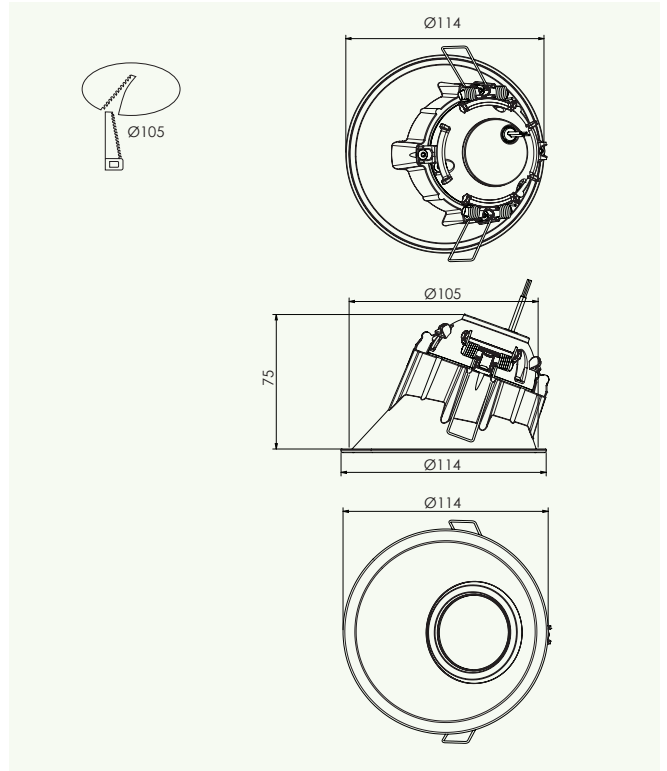

Dimension drawings

D-LIGHTZ

Deep Tilt

SLDL121T | SLDL122T

Offset Deep Tilt

SLDL151T | SLDL152T

Tilt

SL111T | SL112T