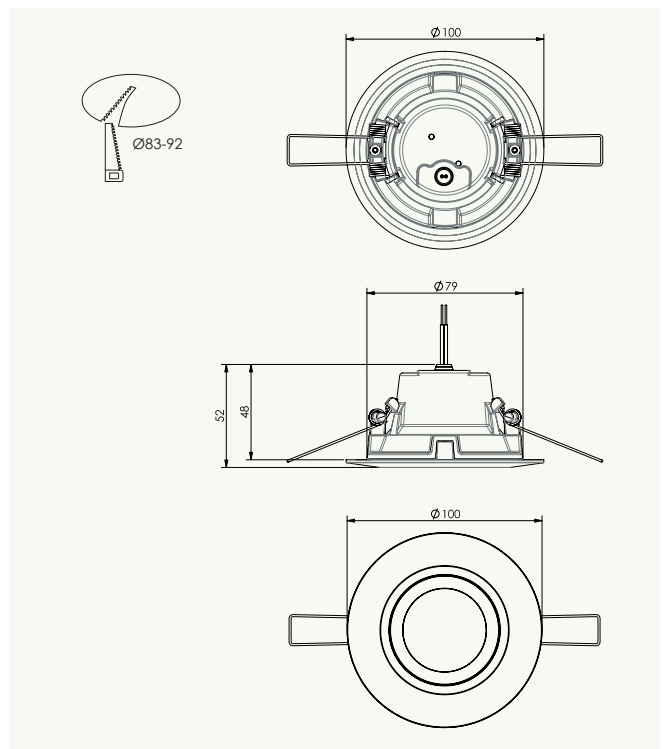

Fixed

SL111LG | SL112LG