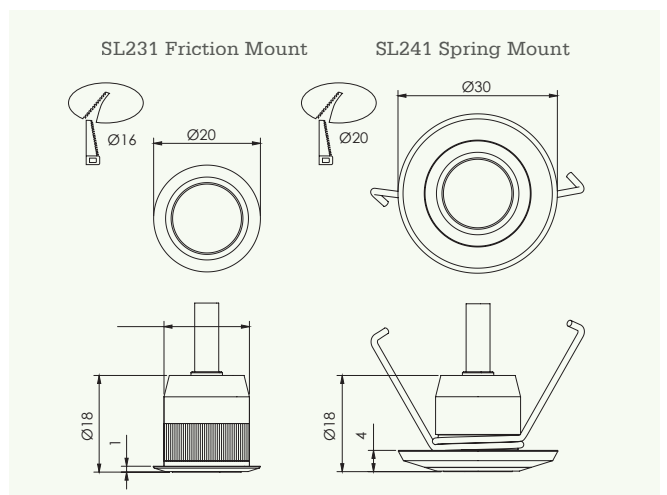

Multi-LIGHTZ

SL41

M-LIGHTZ

SL900 | SL910

Mini-LIGHTZ

SL201 | SL211

Marker-LIGHTZ

SL231 | SL241

Spot-LIGHTZ

4W Spot Light

SL204 | SL214

5W Spot Light

SL224 | SL234

Feature-LIGHTZ

Feature LED Spot

SLDL614T