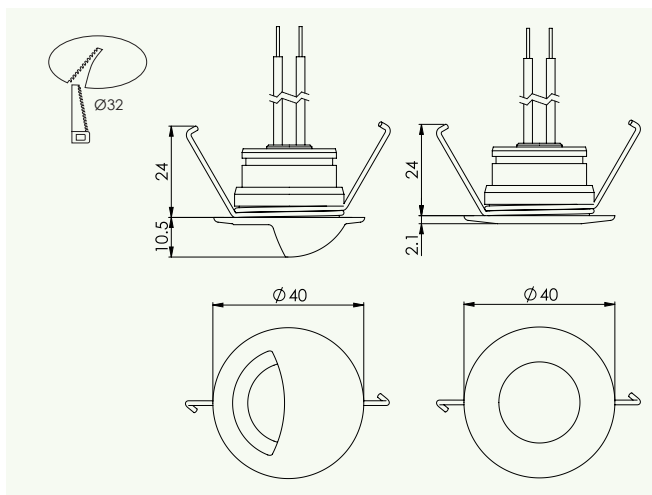

SPECIALIST LIGHTZ

Multi-LIGHTZ

SL41