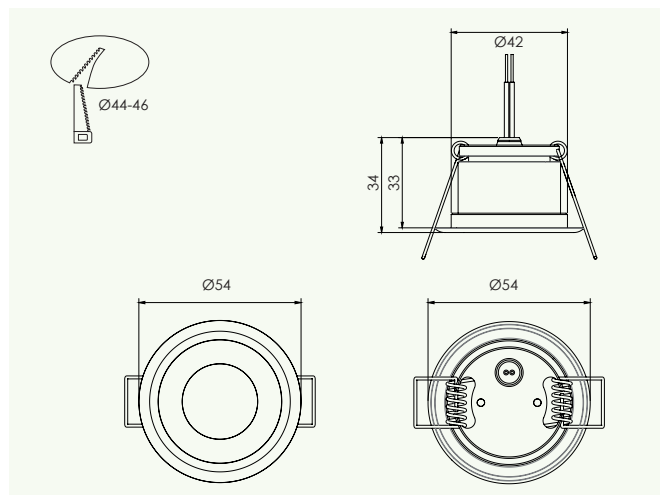

M-LIGHTZ

SL900 | SL910