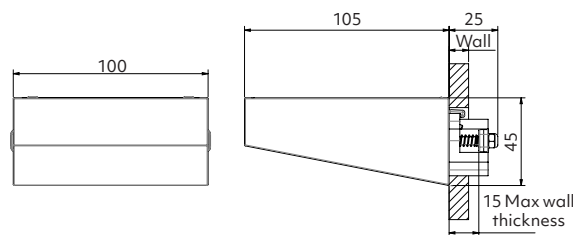

CIRRO Ceiling Washer 1

- + reflects a gentle wash of cloud-like light across the ceiling
- + indirect uplight
- + elegant ambient lighting, highlight timber ceilings
- + semi-recessed wall mounted – driver in wall or remote
- + constant current

Options

Beam angle

Wide angle

Diffuser

Matt

Trim colour

Textured White
RAL 9016

Textured Black
B104

CCT

2400K

2700K

3000K

4000K

Sunset Dimming
3000-1850K

Tunable white
4000-1800K

CRI

Professional series (P) CRI 90

Art series (A) CRI 97

Driver included – to be specified

- Phase cut Dimming
- DALI 2 Tunable White
- DALI 2 Dimming
- SLiC Casambi Tunable White
- SLiC Casambi Dimming

Product information

Example: White, 3000K, CRI 90, D12 phase cut driver
Contact Switch Lighting for data of other variants

Driver (mA)	Power (W)	Delivered lumens (lm)	Insulation coverable		
			NZ	AU	UK/EU
300	13	760	IC-F	IC-4	✓

Size
100x45x130mm

Cut-out
89x35mm

Hole depth
>70mm*

IP40

Max wall thickness
15mm

Please note: it's important to use the ceiling washer correctly to maximise your lighting.

For example: the quantity needed and the maximum distance between lights.

We recommend that you speak to one of our lighting consultants to help with your lighting design.

how to specify ZELA Cirro Ceiling Washer

Please confirm model option availability from our website. **Not every combination is compatible.**

e.g. code = **SLCW100F-W130P-TBD12**

Model	Beam	CCT	CRI	Colour	Driver	Market
SLCW100F	W1 = Wide angle	24 = 2400K 27 = 2700K 30 = 3000K 40 = 4000K SD = Sunset Dimming S2 = Tunable white	P = 90 A = 97	TW = Textured White TB = Textured Black	D12 = 300mA (13W) Dimming D05 = 300mA (13W) DALI 2 Dimming D65 = 300mA (13W) SLiC Casambi Dimming D44 = 260mA (12W) DALI 2 Tunable White D54 = 260mA (12W) SLiC Casambi Tunable White	█ = NZ 1 = Aust 2 = UK 3 = EU

Please see www.switch-lighting.co.nz for full specifications, lux levels, SDCs, ies files and installation instructions.

Warranty
7yr Luminaire
5yr Driver

L70 (60,000 h)