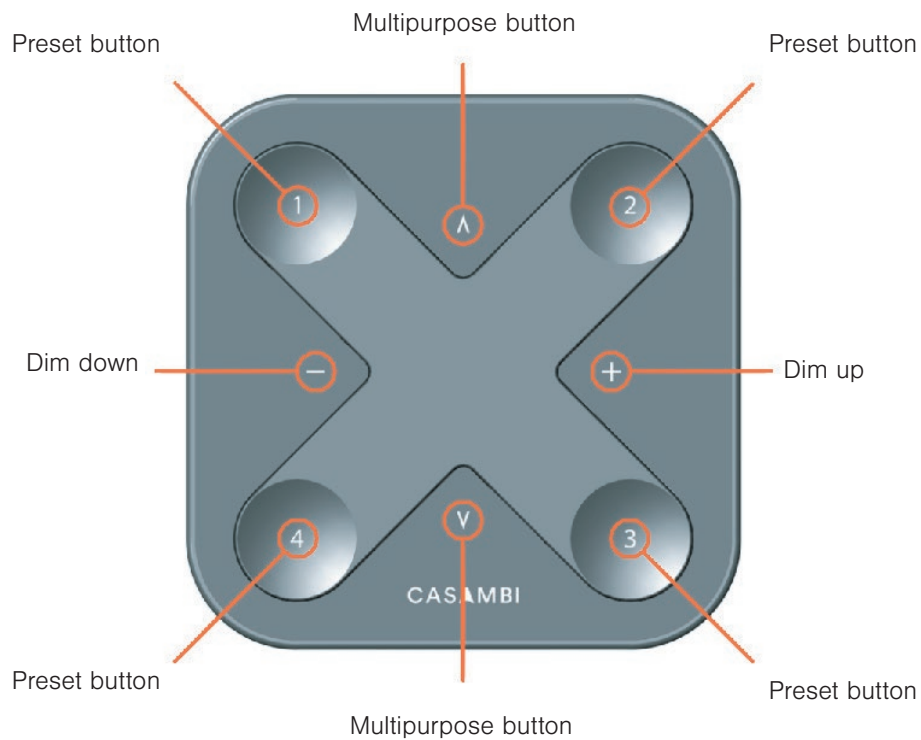

Basic Functions

The Preset buttons of Xpress can be configured via the Casambi app. A light indicates the selected preset.

Dim up, Dim down:

- Smooth dimming of last chosen preset

Multipurpose buttons:

- Change of colour temperature in steps of 25 Kelvin
- Change of the indirect/direct ratio

Preset Buttons:

- Individual luminaire control
- Group control
- Control of all lamps
- Recall scenes
- Recall animations

CASAMBI

SWITCH 